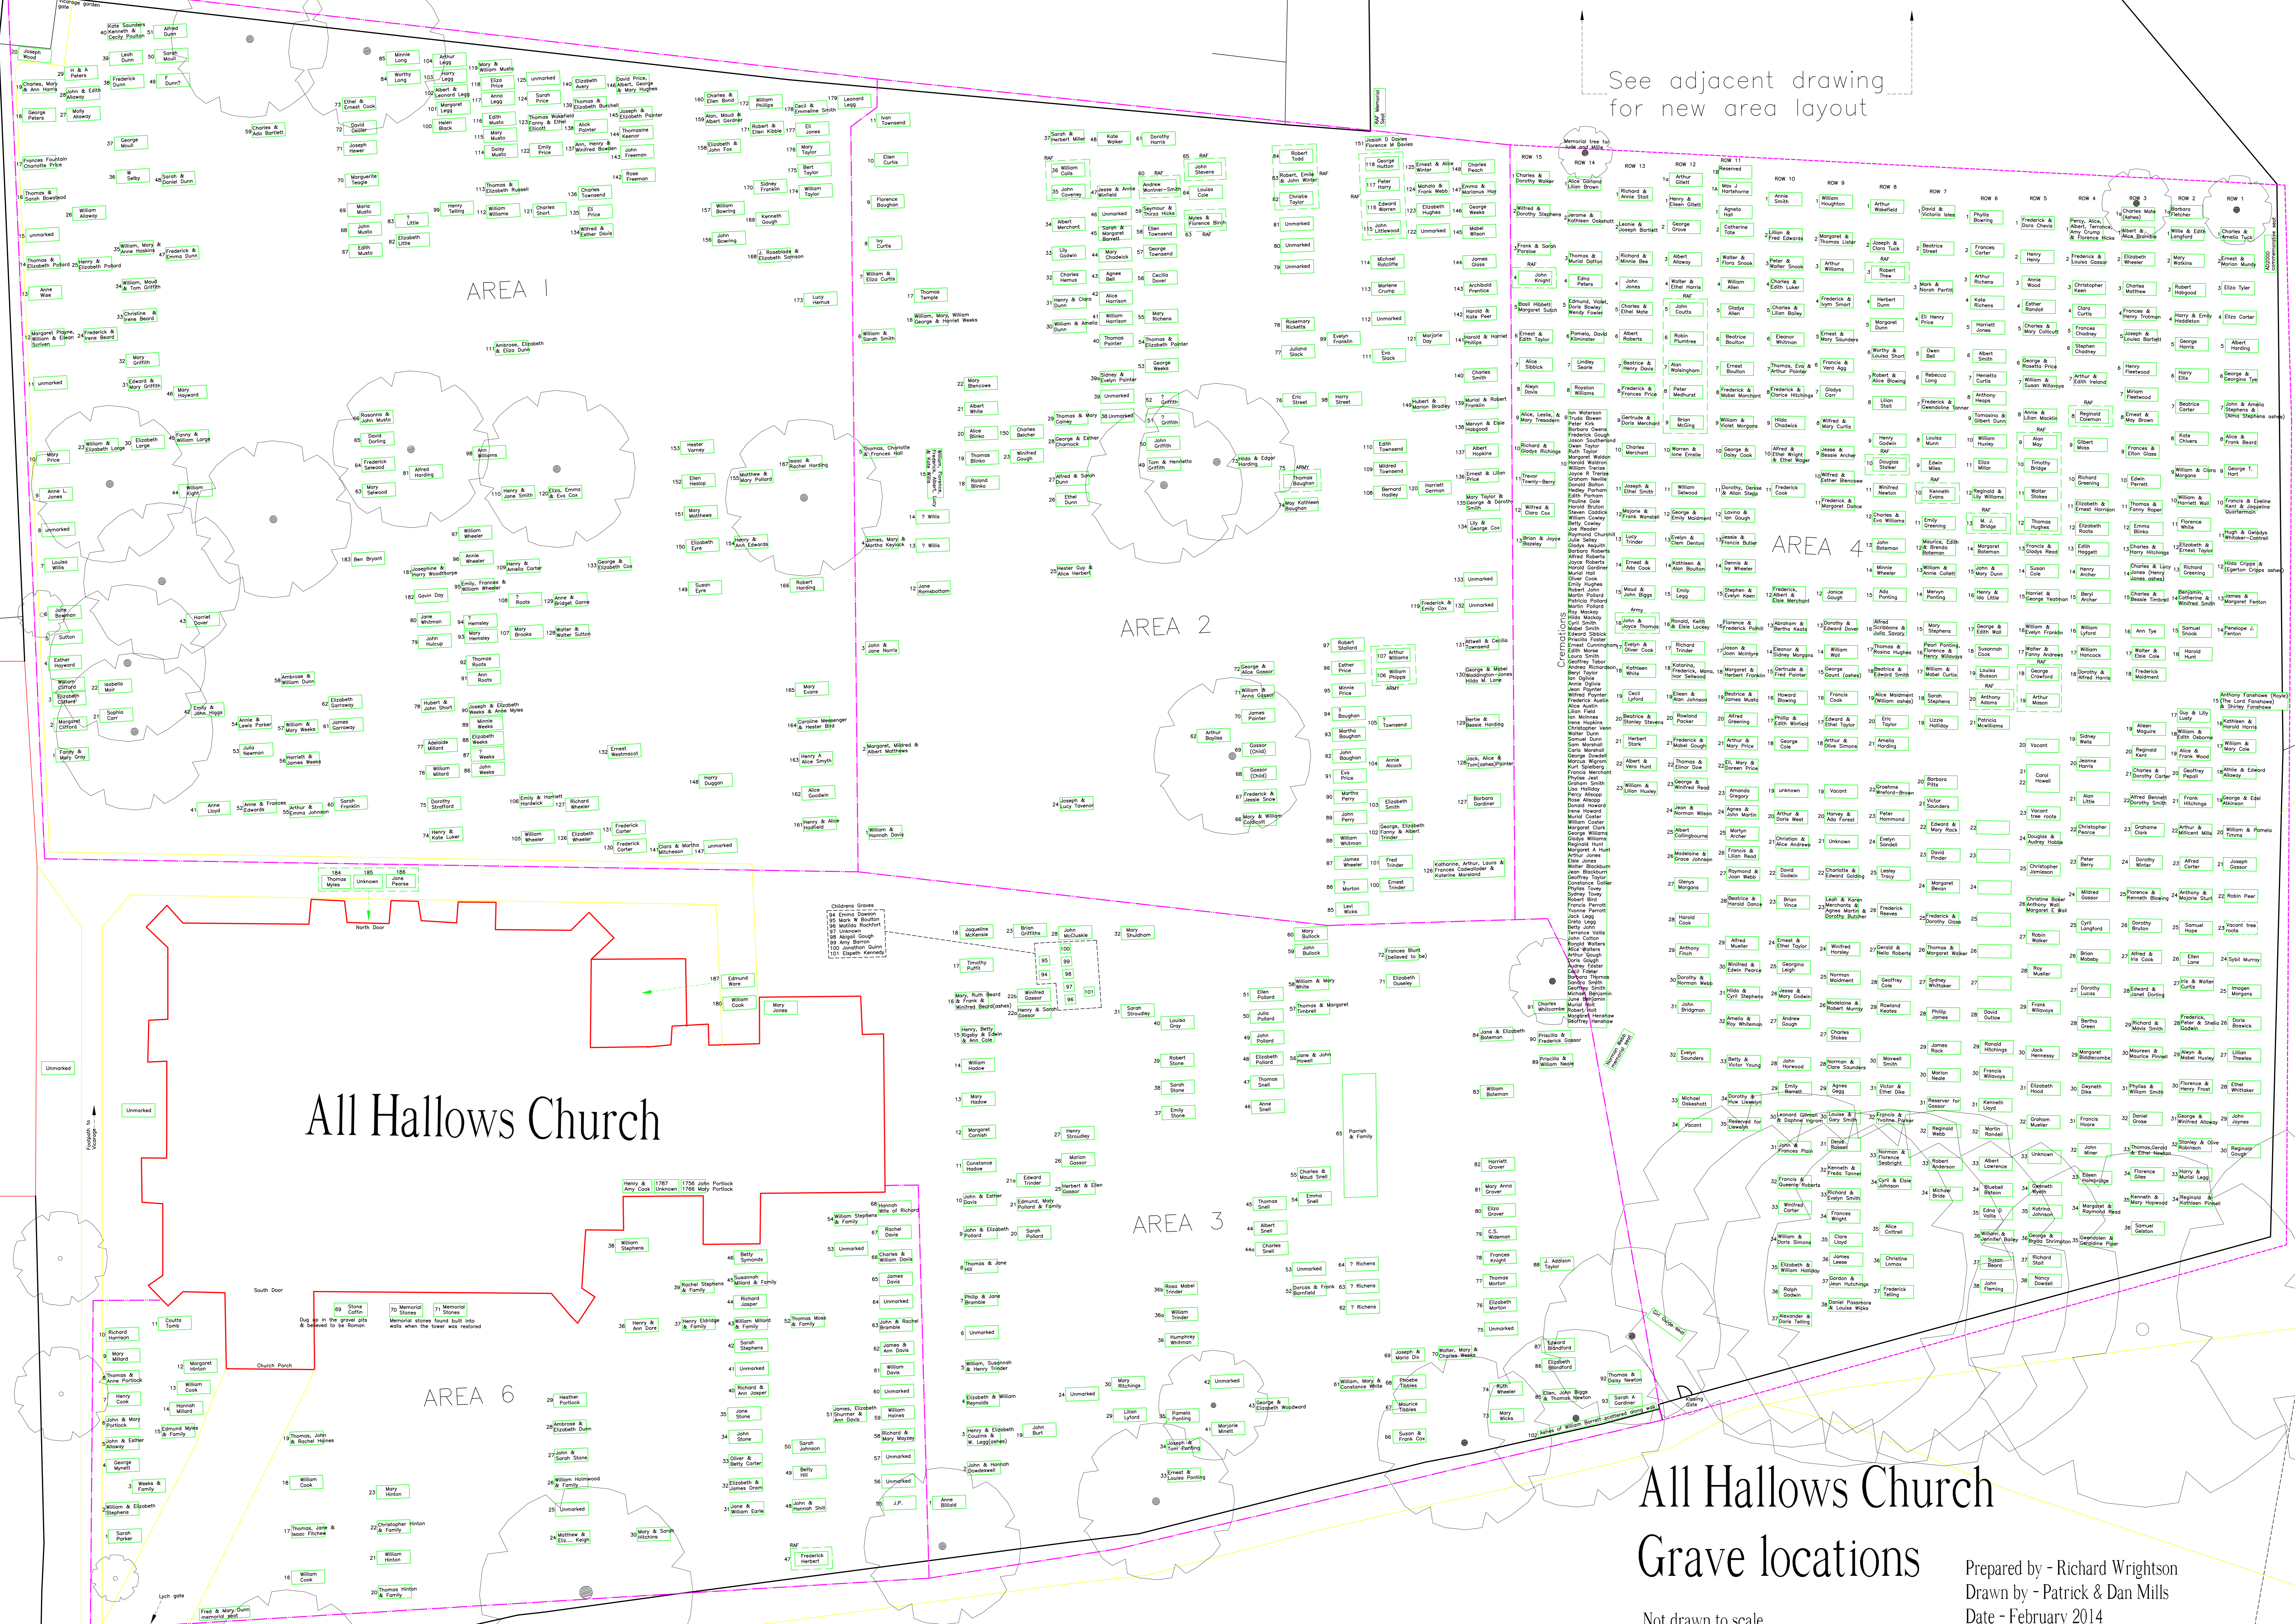

See adjacent drawing for new area layout

# All Hallows Church

# All Hallows Church Grave locations

Not drawn to scale  
Prepared by - Richard Wrightson  
Drawn by - Patrick & Dan Mills  
Date - February 2014